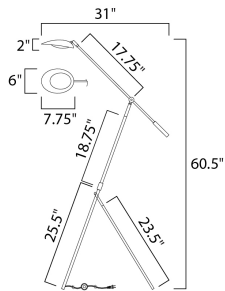

**PRODUCT DESCRIPTION**

Inspired by Mid-Century Modern design, this collection features tapered hoods that conceal LED modules that can be adjusted to direct the light. The Black finish with contrasting Satin Brass accents softens the look to work in a broader range of design. The wall pin up lamps work great at bedside while the floor lamp version is at home next to a chair.

**MEASUREMENTS**

DIMENSION : 6" L x 31" W x 60.5" H  
 HANGING WEIGHT : 6.38 lb

**LAMPING**

INPUT VOLTAGE : 120V  
 LUMENS : 520 Rated (455 Del.)  
 BULB : 1 x 6.5W LED AC Integrated , 6W Total  
 BULB INCLUDED : (Integrated)  
 DIMMABLE : Triac CL  
 CRI : 80 CRI  
 COLOR\_TEMP : 3000K

**FINISHES OPTION**

Black / Satin Brass (BKSBR)

**MATERIAL**

Aluminum, Acrylic

**RATINGS**

cETLus  
 Dry Location

**ADDITIONAL**

RATED LIFE 35000 Hours  
 OPERATING TEMPERATURE:  
 -20°C (-4°F), 40°C (104°F)